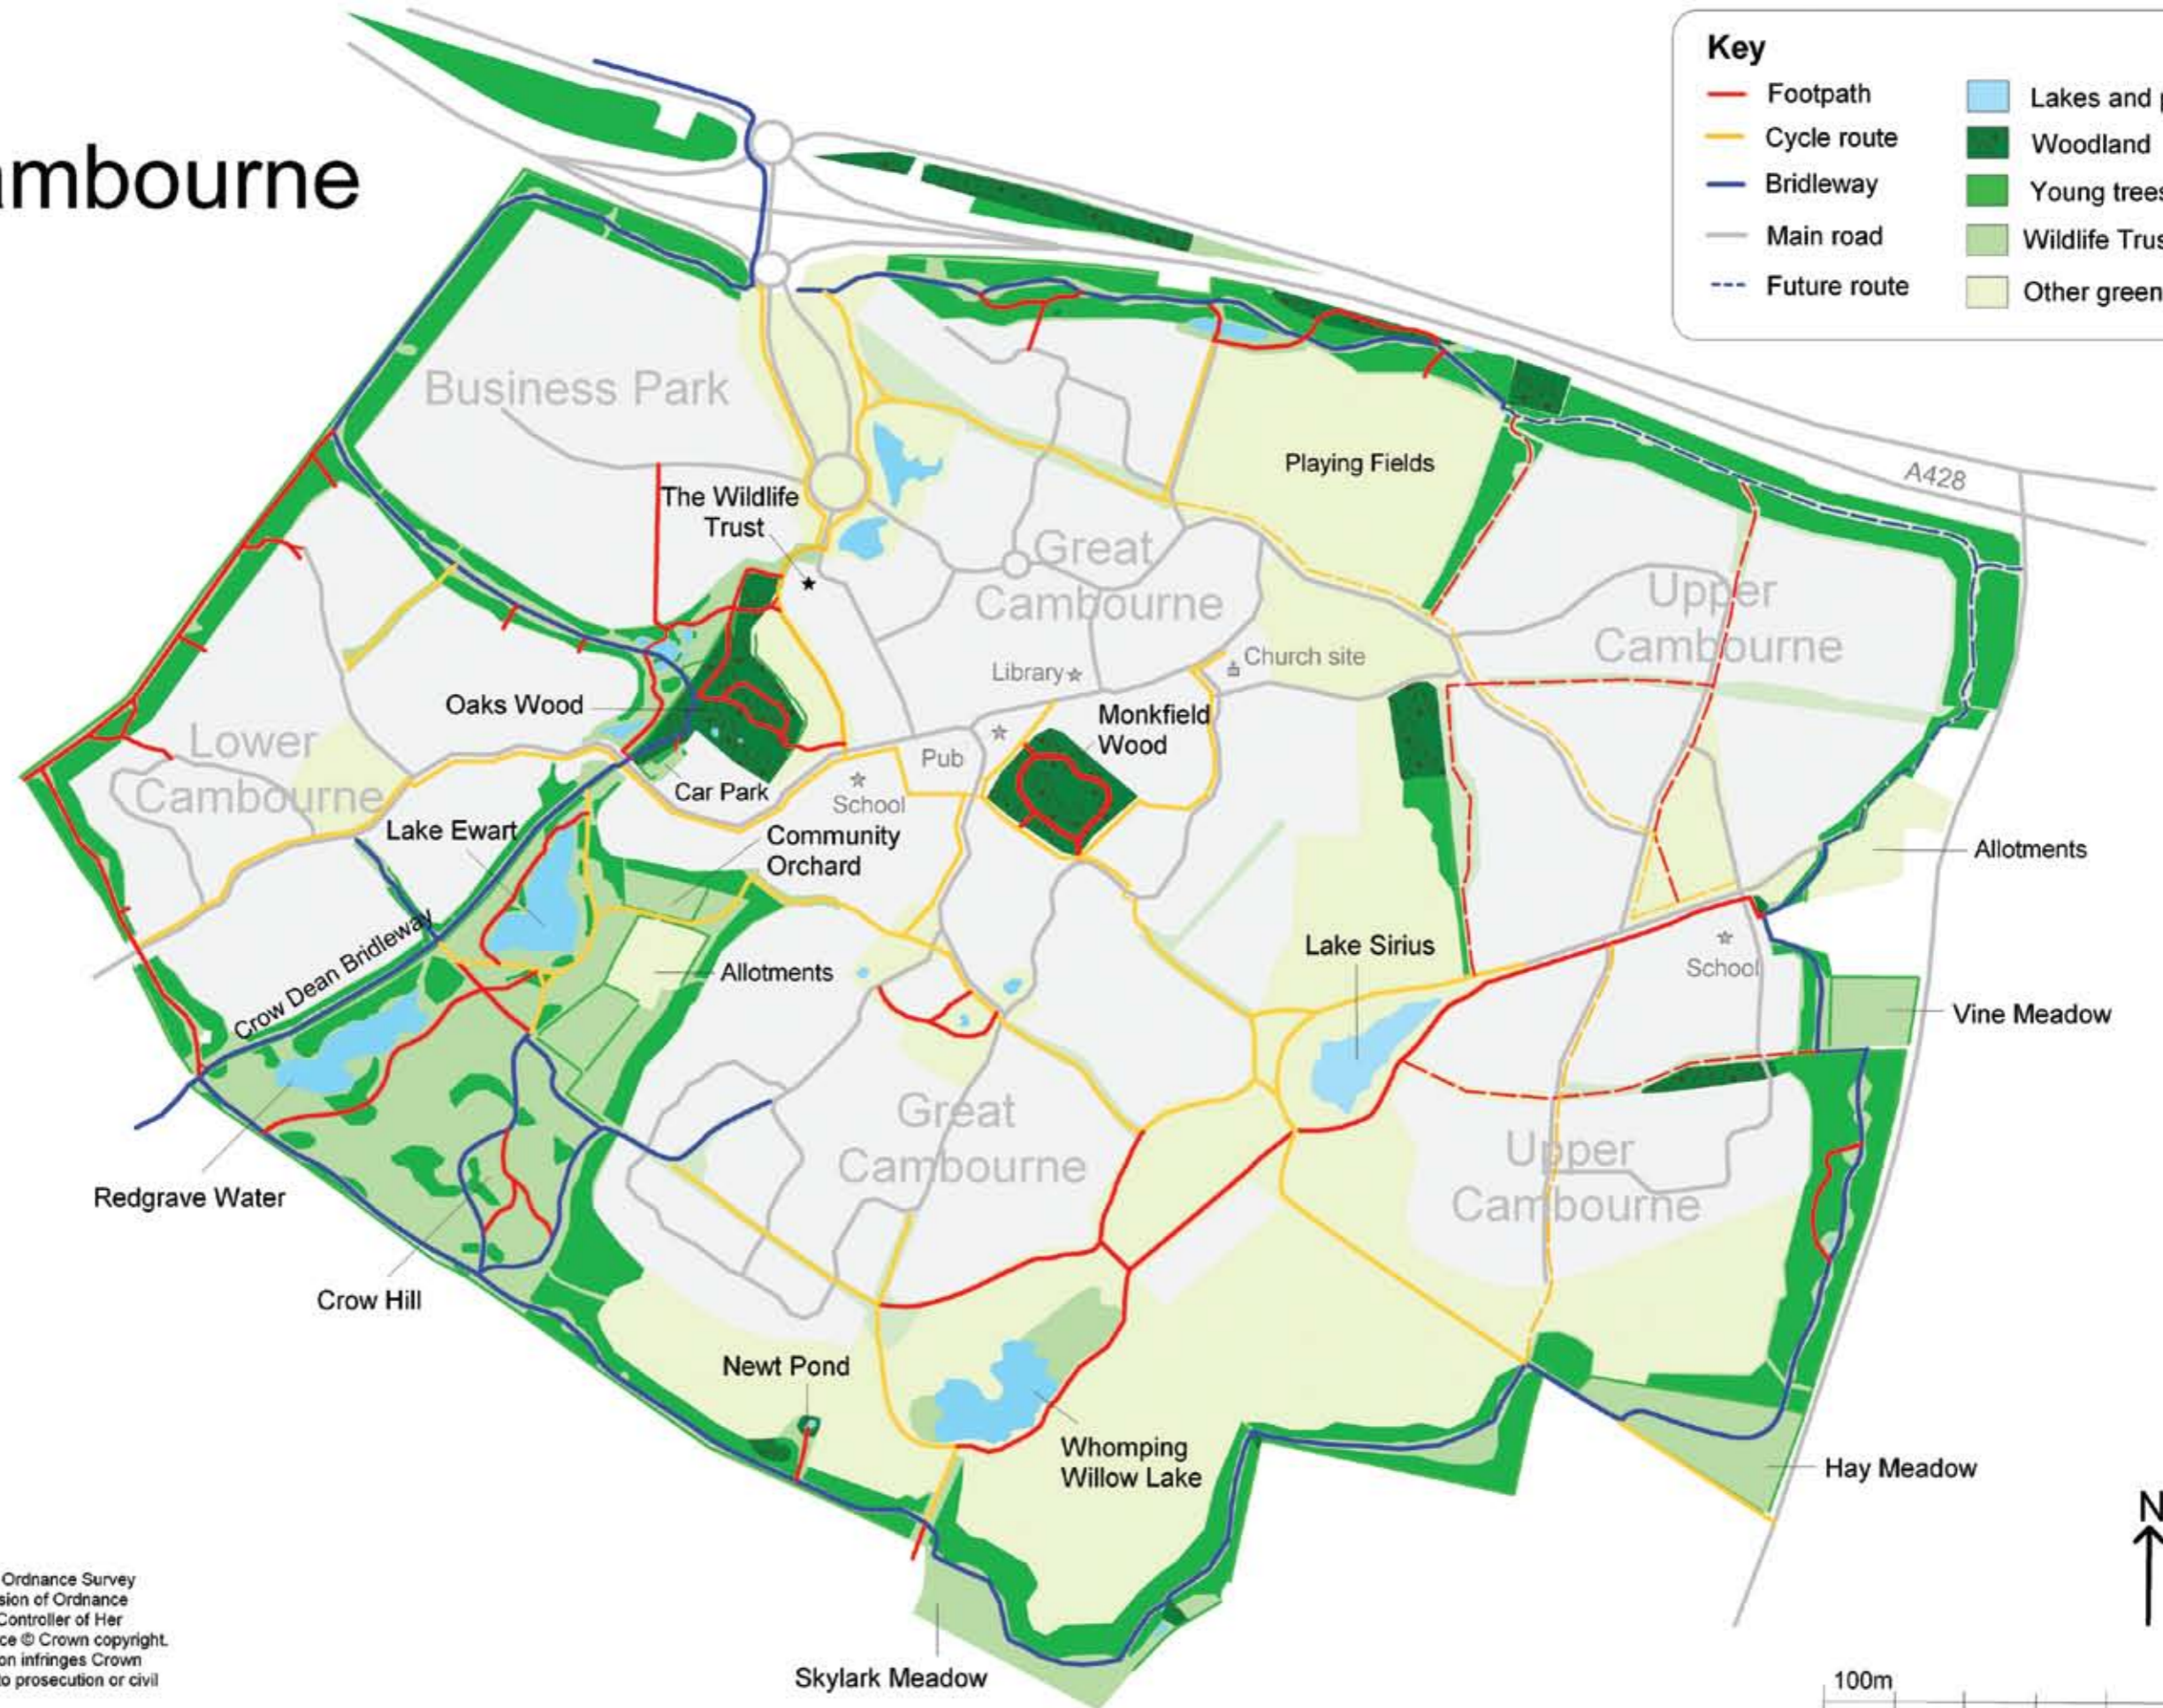

# Cambourne

**Key**

 Footpath	 Lakes and ponds
 Cycle route	 Woodland
 Bridleway	 Young trees
 Main road	 Wildlife Trust areas
 Future route	 Other green spaces

This map is based upon Ordnance Survey material with the permission of Ordnance Survey on behalf of the Controller of Her Majesty's Stationery Office © Crown copyright. Unauthorised reproduction infringes Crown copyright and may lead to prosecution or civil proceedings. Cambridgeshire County Council 100023205 (2008)